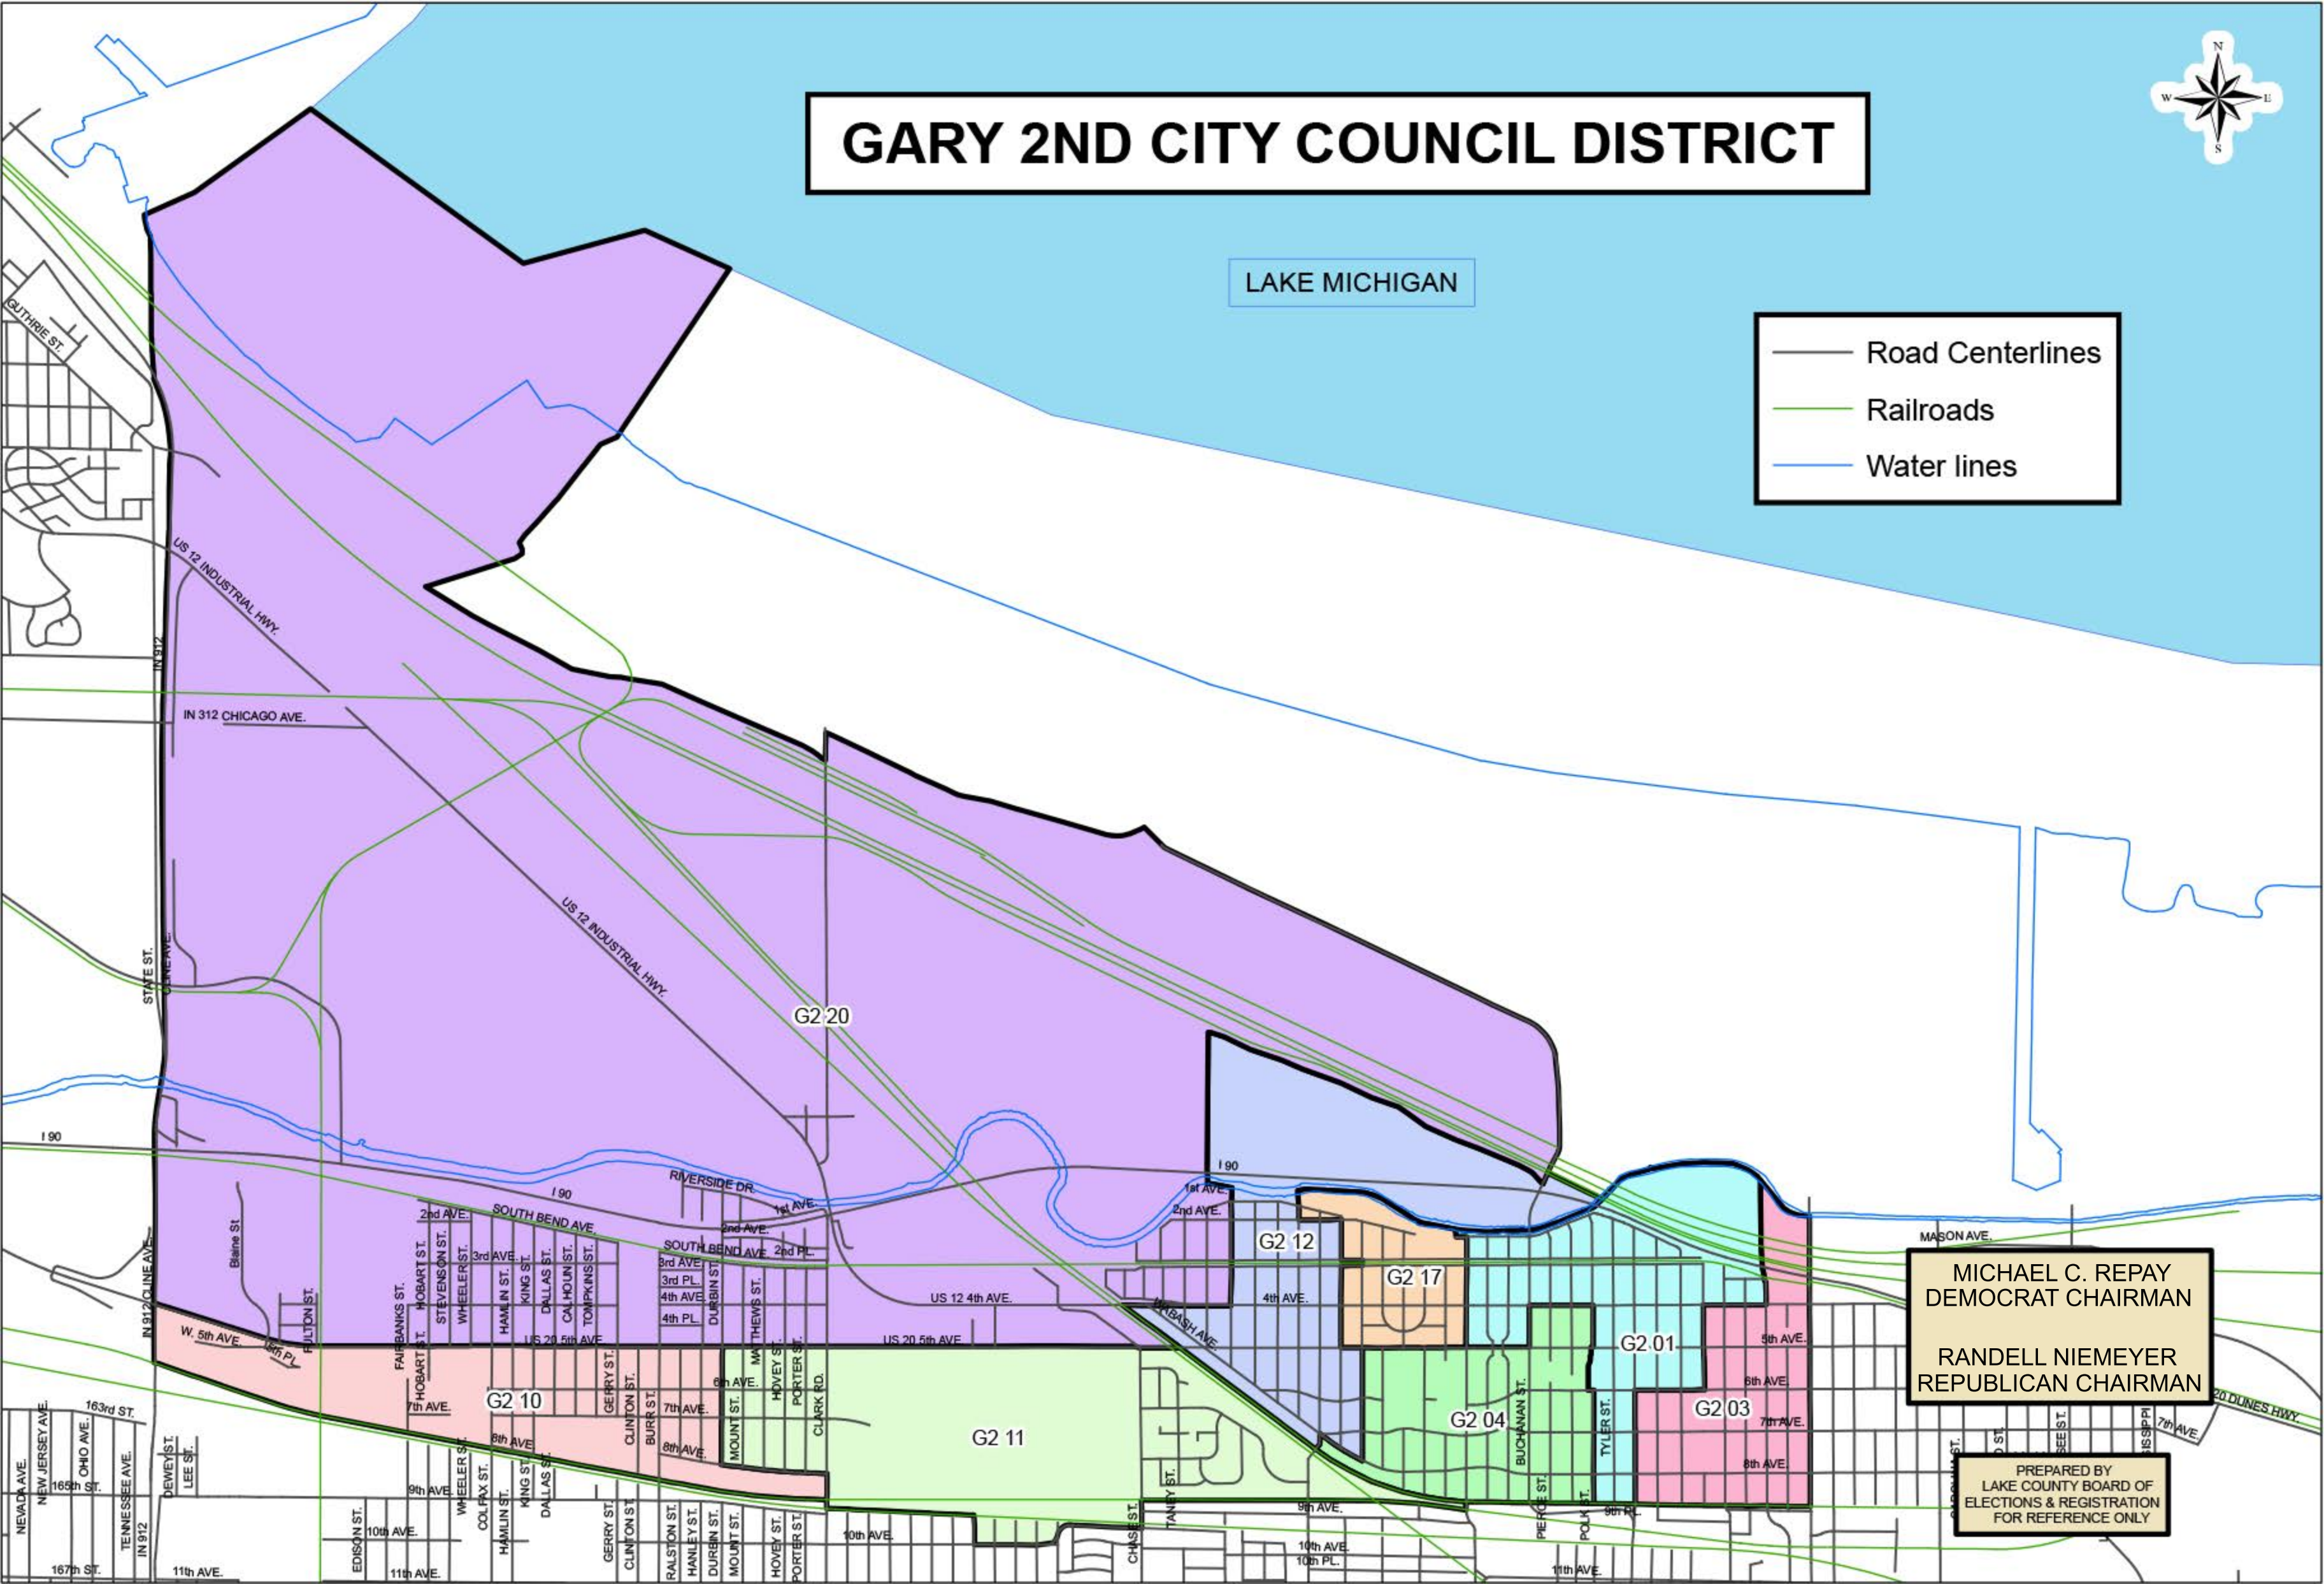

GARY 2ND CITY COUNCIL DISTRICT

LAKE MICHIGAN

- Road Centerlines
- Railroads
- Water lines

MICHAEL C. REPAY
DEMOCRAT CHAIRMAN

RANDELL NIEMEYER
REPUBLICAN CHAIRMAN

PREPARED BY
LAKE COUNTY BOARD OF
ELECTIONS & REGISTRATION
FOR REFERENCE ONLY